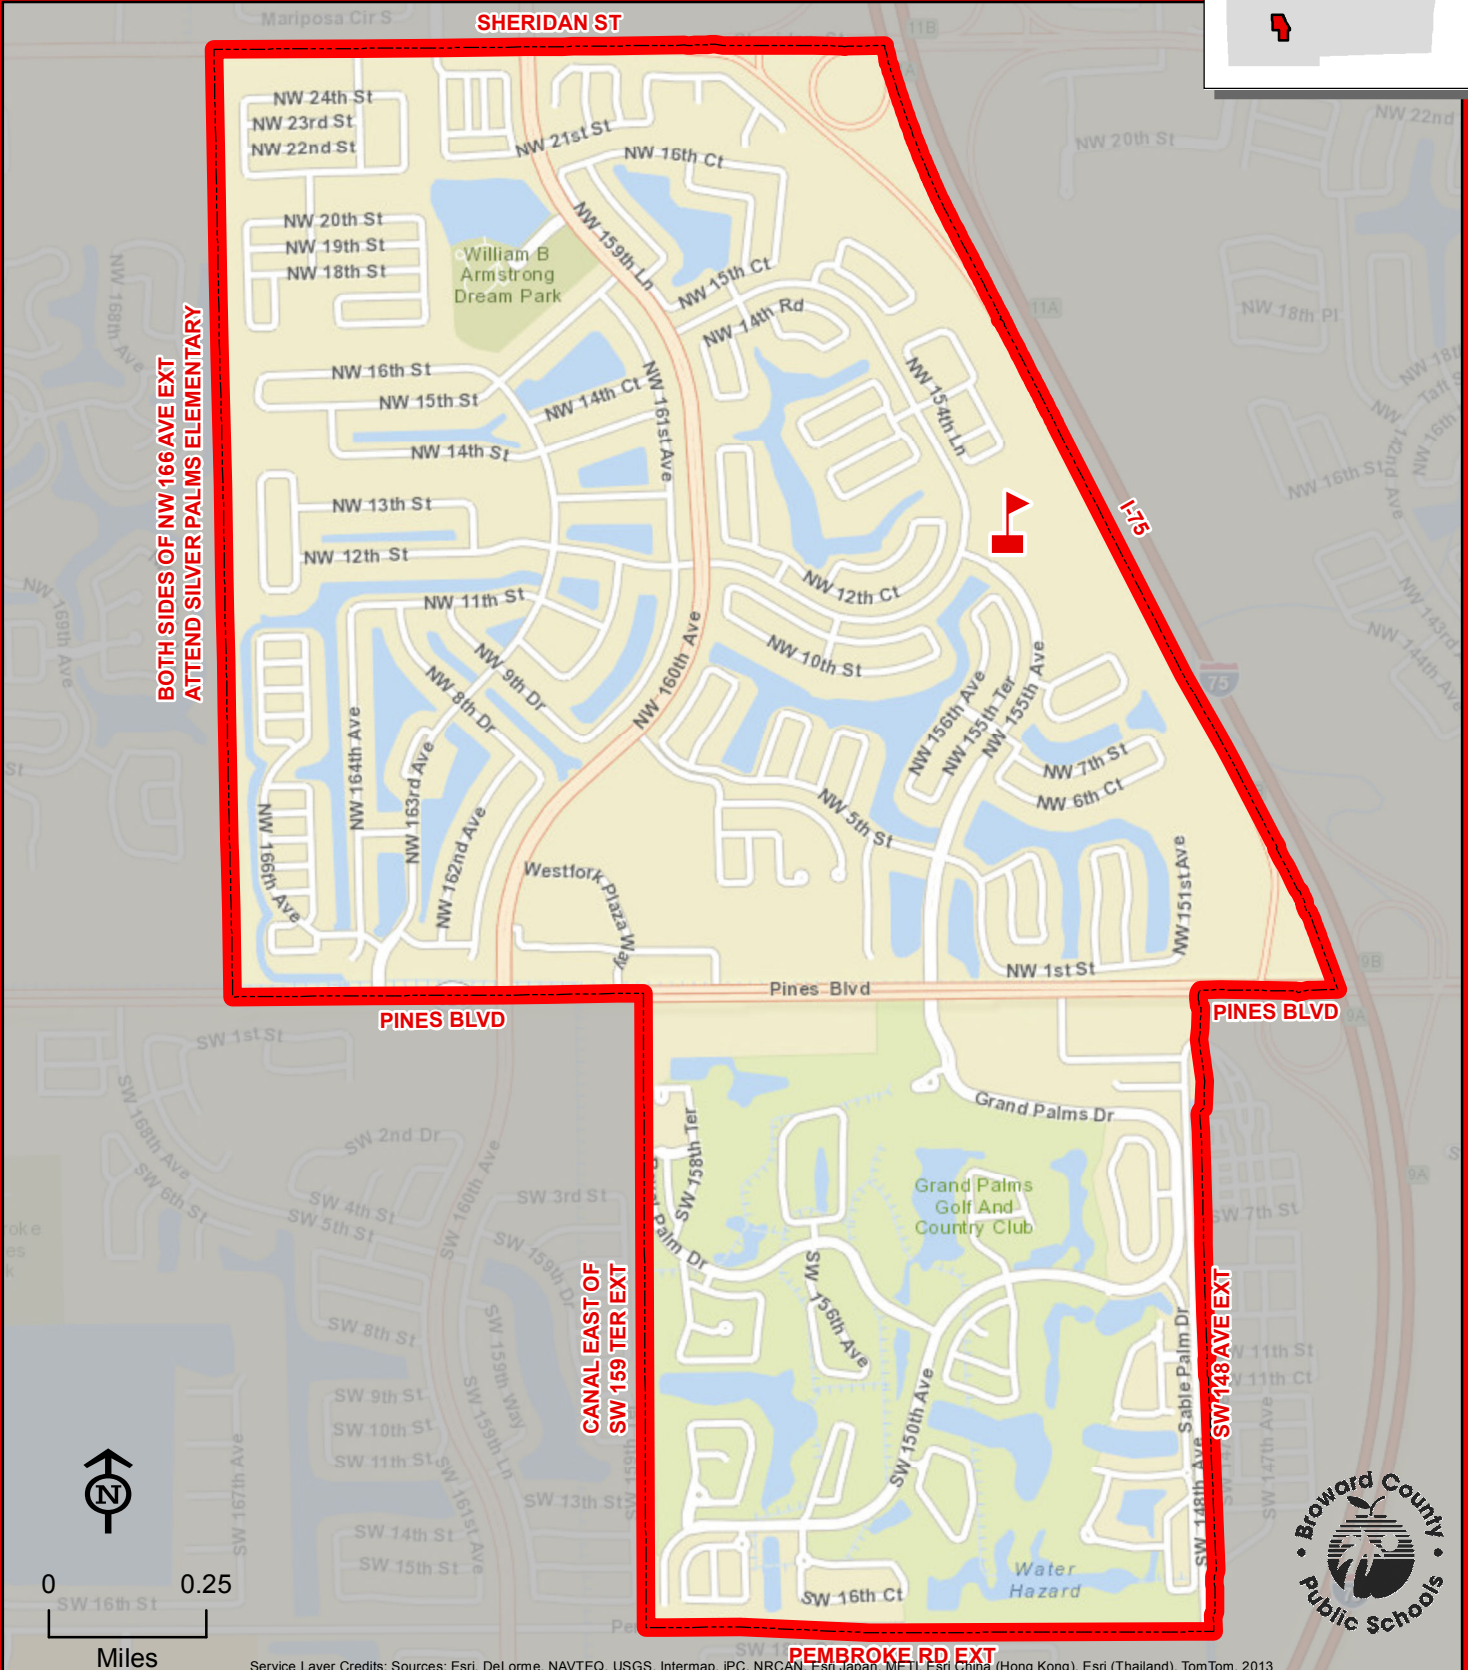

SILVER PALMS ELEMENTARY SCHOOL

1209 NW 155 AVENUE
PEMBROKE PINES, FLORIDA 33028
754-323-7450

SILVER PALMS

THIS MAP IS FOR CONCEPTUAL PURPOSES ONLY AND SHOULD NOT BE USED FOR LEGAL BOUNDARY DETERMINATIONS